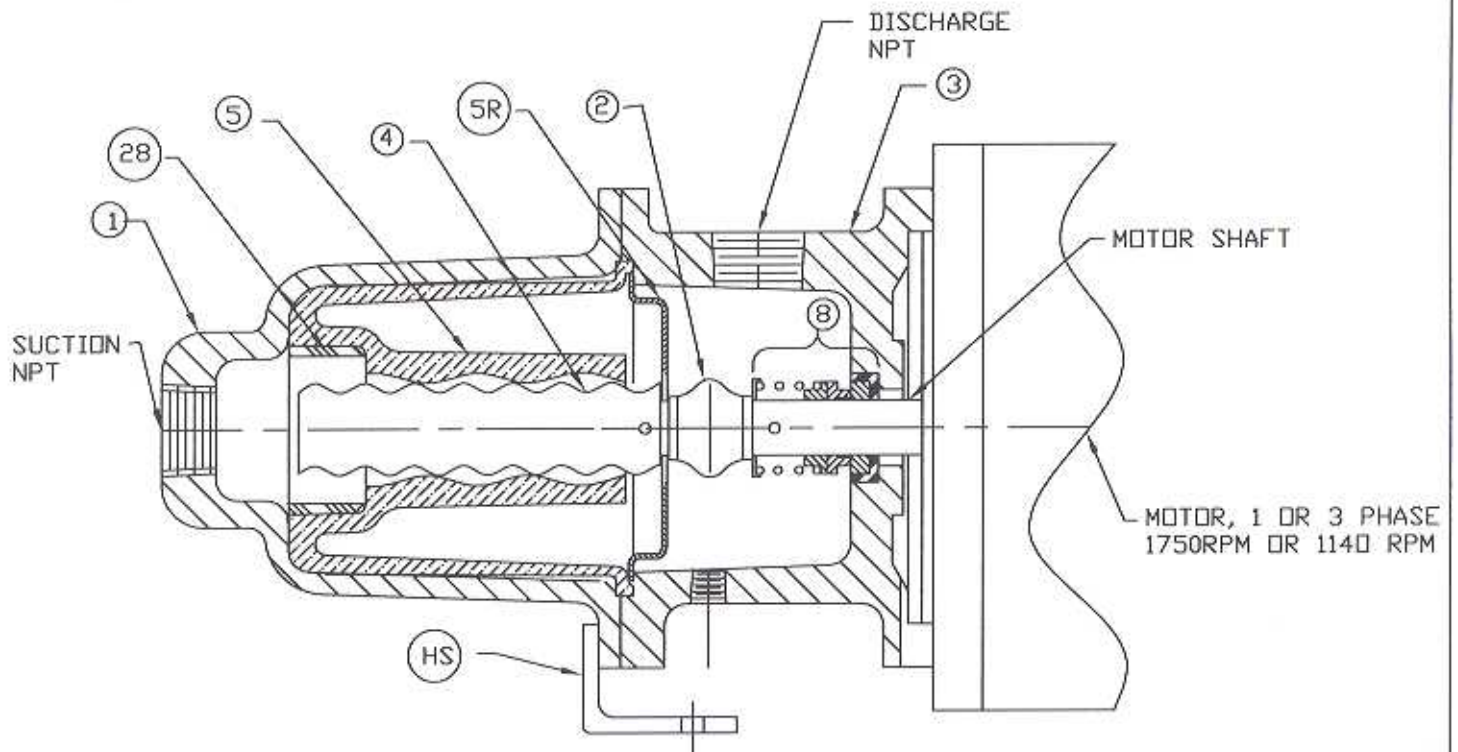

CONTINENTAL PUMP CO.
2001 N. SERVICE ROAD E.
WARRENTON, MD. 63383

PARTS LIST

PHONE: 636-456-6006
FAX: 696-456-4337

FRAMES: CPM 15,22,33 & 44
CPM 56, CP67

CLOSE COUPLED PUMP

PART NO.	PART NAME	PART NO.	PART NAME
1	SUCTION HOUSING	8	MECHANICAL SEAL
2	FLEXIBLE JOINT-PINNED**	17	ROLL PINS (2 EA)
2	FLEXIBLE JOINT-THREADED	28	STATOR RING***
3	DISCHARGE HOUSING		
4	ROTOR, PINNED OR THREADED	HS	HOUSING SUPPORT
5	STATOR		
5R	STATOR BARRIER *		

*=OPTIONAL
**=AS SHOWN

***=CP15 & CP22 ONLY