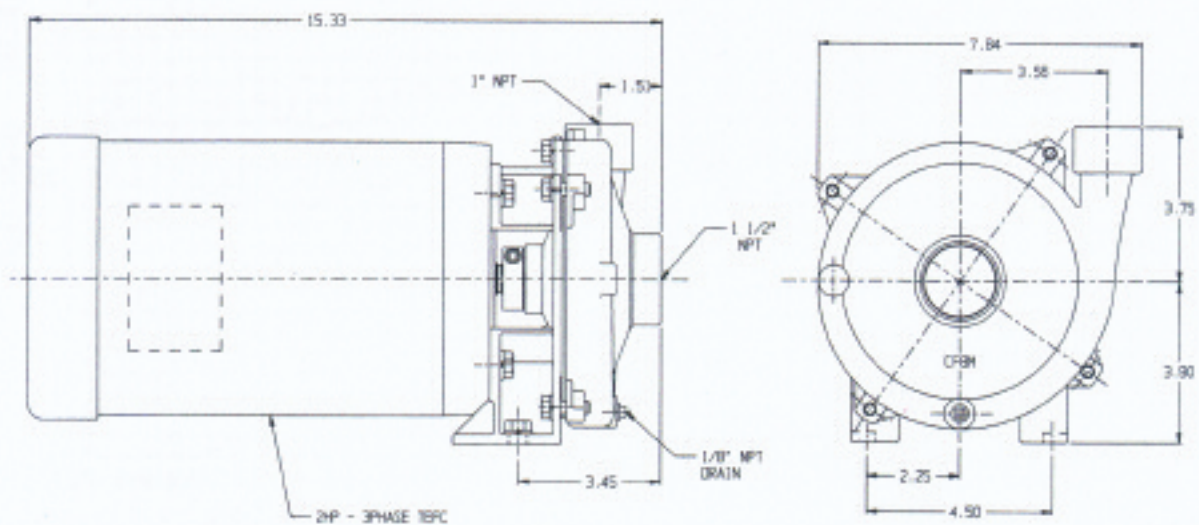

Dimensions

MP PUMPS, INC.

34800 BENNETT • FRASER, MI 48026-1686
(586) 293-8240 • FAX (586) 293-8469
(800) 563-8006 • www.mppumps.com