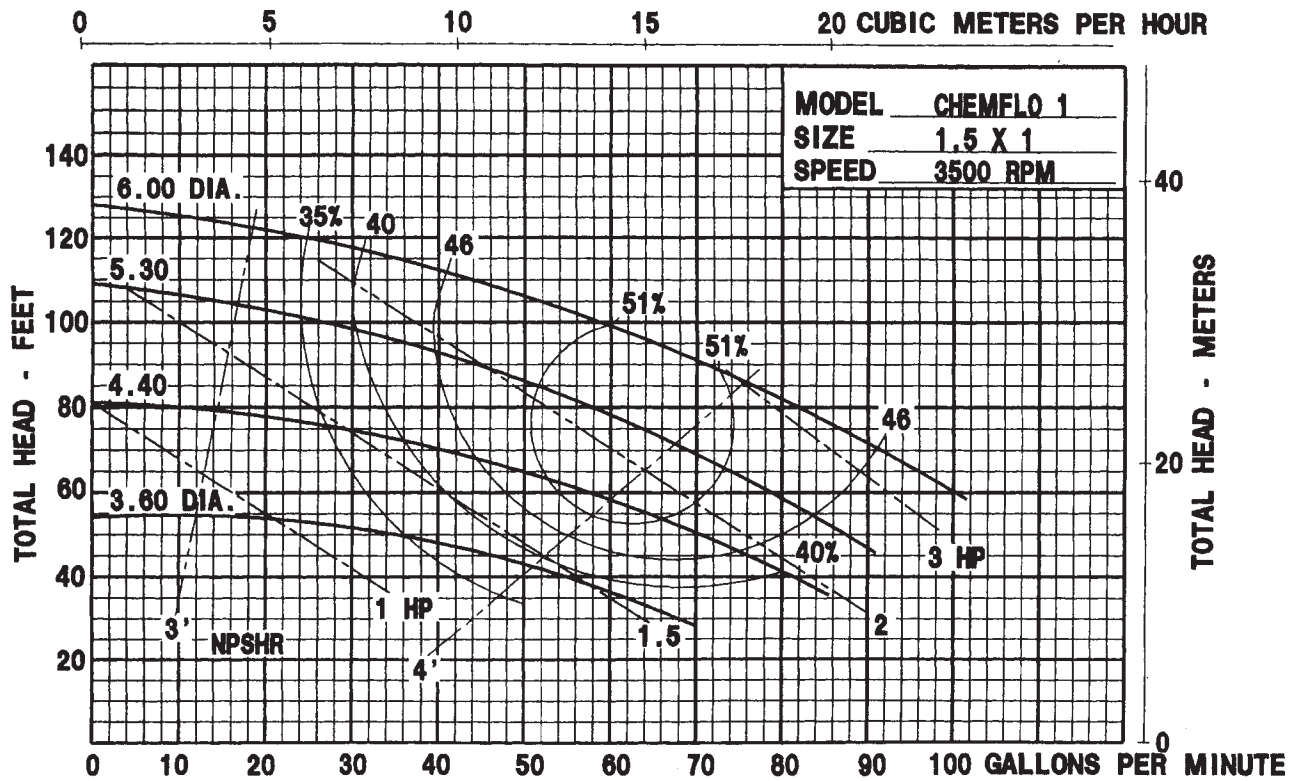

34800 BENNETT • FRASER, MI 48026-1686
(586) 293-8240 • FAX (586) 293-8469
(800) 563-8006 • www.mppumps.com