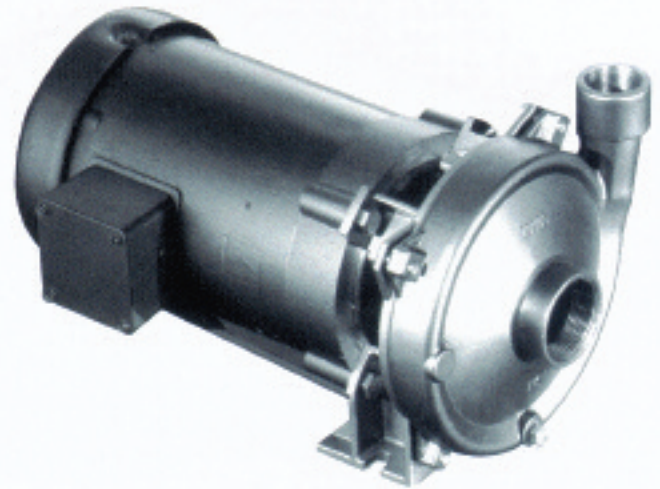

CHEMFLO₁

Features & Options

- SIZE: 1.5" x 1" x 6"
- All Cast 316SS Housing, Seal Housing And Impeller
- 316SS Pedestal Shaft Or Motor Shaft Sleeve
- Standard – Type 2100 Carbon/Ceramic/Viton Seal
- Standard – Viton O-Ring
- Semi-Open Impeller
- Flow Rates To 100 GPM
- Pressures To 133'
- Optional: Tap For Recirculation Or Seal Flush
- Optional: Severe Duty Seals
- Available: Pedestal Pump
- Available: Pumpak For 56C, 145TC, 184C
Close-Couple Electric Motor