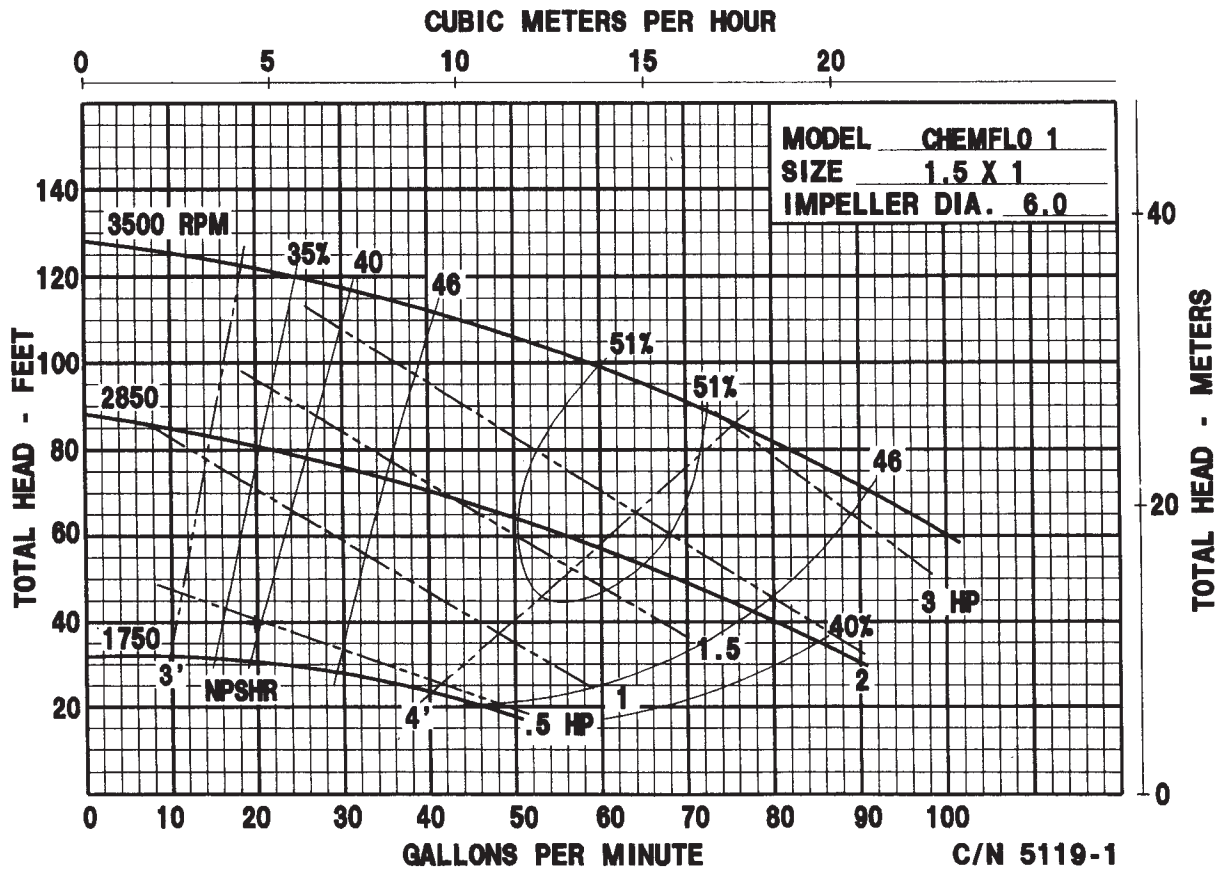

34800 BENNETT • FRASER, MI 48026-1686
(586) 293-8240 • FAX (586) 293-8469
(800) 563-8006 • www.mppumps.com