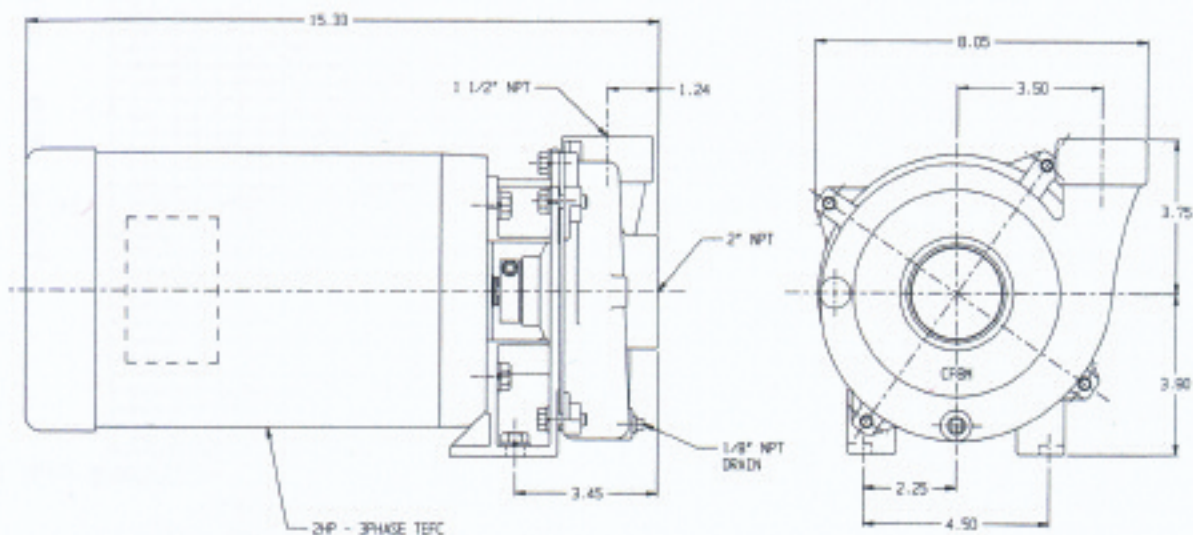

34800 BENNETT • FRASER, MI 48026-1686
(586) 293-8240 • FAX (586) 293-8469
(800) 563-8006 • www.mppumps.com