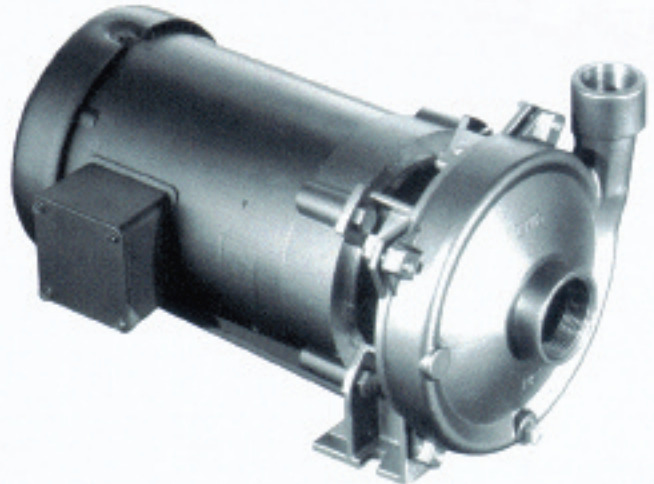

# CHEMFLO<sup>4</sup>

## Features & Options

- SIZE: 2" x 1.5" x 4.5"
- All Cast 316SS Housing, Seal Housing And Impeller
- 316SS Pedestal Shaft Or Motor Shaft Sleeve
- Standard – Type 2100 Carbon/Ceramic/Viton Seal
- Standard – Viton O-Ring
- Semi-Open Impeller
- Flow Rates To 180 GPM
- Pressures To 75'
- Optional: Tap For Recirculation Or Seal Flush
- Optional: Severe Duty Seals
- Available: Pedestal Pump
- Available: Pumpak For 56C, 145TC, 184C  
Close-Couple Electric Motor