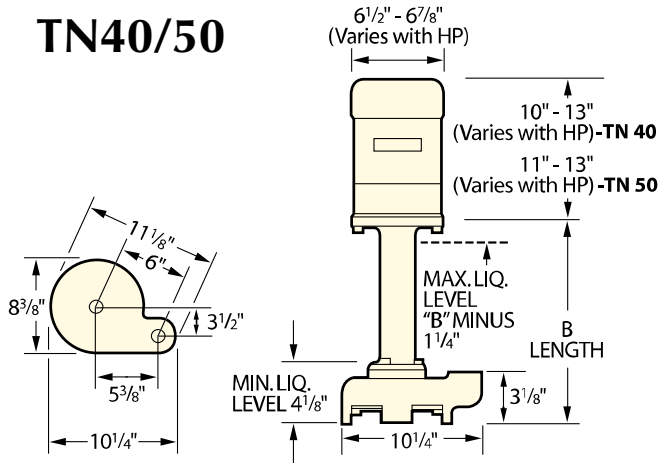

TN 40 SERIES SPECIFICATIONS

In addition to having the same trouble-free design features as other TN Series pumps, the TN40 Series pumps offer higher volume and head capabilities than the TN30 Series. Discharge diameter and maximum viscosity for each pump are listed below. Most pumps available as a Pump/Tank combination. See pages 24 thru 28 or consult factory.

TN40: 1/2 HP, 1725 RPM, 1" NPT vertical discharge.
Maximum viscosity: 500 SSU.

TN40H: 2 HP, 3450 RPM, 1 3/4" NPT vertical discharge.
Maximum viscosity: 500 SSU.

TN50 SERIES SPECIFICATIONS

The TN50 Series generates approximately 30% more volume than TN40 Series pumps. Discharge diameter and maximum viscosity for each pump are listed below. Most pumps available as a Pump/Tank combination. See pages 24 thru 28 or consult factory.

TN50: 3/4 HP, 1725 RPM, 1 1/4" NPT vertical discharge.
Maximum viscosity: 500 SSU.

TN50H: 3 HP, 3450 RPM, 1 1/2" NPT vertical discharge.
Maximum viscosity: 500 SSU.

TN50HH: The TN50HH has the same specifications as the TN50H, but with a larger diameter impeller to produce higher pressure.

TN40/50