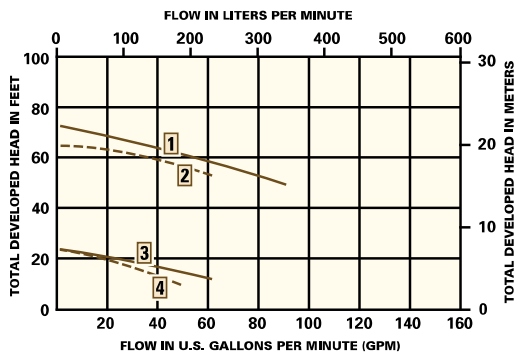

TN40

1. TN40H water
2. TN40H 300 SSU oil
3. TN40 water
4. TN40 300 SSU oil