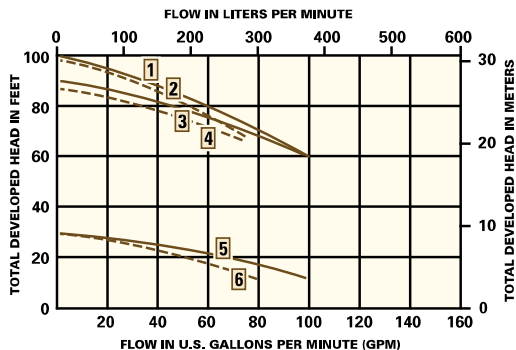

TN50

1. TN50HH water
2. TN50HH 300 SSU oil
3. TN50H water
4. TN50H 300 SSU oil
5. TN50 3/4 HP water
6. TN50 3/4 HP 300SSU oil

TN40 ORDER INFORMATION

B LENGTH	MODEL	HP	VOLTAGE SUFFIX
7 7/8"	TN41	1/2	E, F, Z, GAMC
10 3/8"	TN43	1/2	E, F, Z, GAMC
12 7/8"	TN46	1/2	E, F, Z, GAMC
14 1/4"	TN47	1/2	E, F, Z, GAMC
16 3/8"	TN48	1/2	E, F, Z, GAMC
23 5/8"	TNW424	1/2	F
35 5/8"	TNW436	1/2	F
10 3/8"	TNW43H	2	F
12 7/8"	TNW46H	2	F
14 1/4"	TNW47H	2	F
16 3/8"	TNW48H	2	F
19 5/8"	TNW420H	2	F

TN50 ORDER INFORMATION

B LENGTH	MODEL	HP	VOLTAGE SUFFIX
10 3/8"	TN53	3/4	E, F, Z, GAMC
12 7/8"	TN56	3/4	E, F, Z, GAMC
14 1/4"	TN57	3/4	E, F, Z, GAMC
16 3/8"	TN58	3/4	E, F, Z, GAMC
23 5/8"	TNW524	3/4	E, F, Z, GAMC
10 3/8"	TNW53H	3	F
12 7/8"	TNW56H	3	F
14 1/4"	TNW57H	3	F
16 3/8"	TNW58H	3	F
19 5/8"	TNW520H	3	F
10 3/8"	TNW53HH	3	F
12 7/8"	TNW56HH	3	F
14 1/4"	TNW57HH	3	F
16 3/8"	TNW58HH	3	F
19 5/8"	TNW520HH	3	F