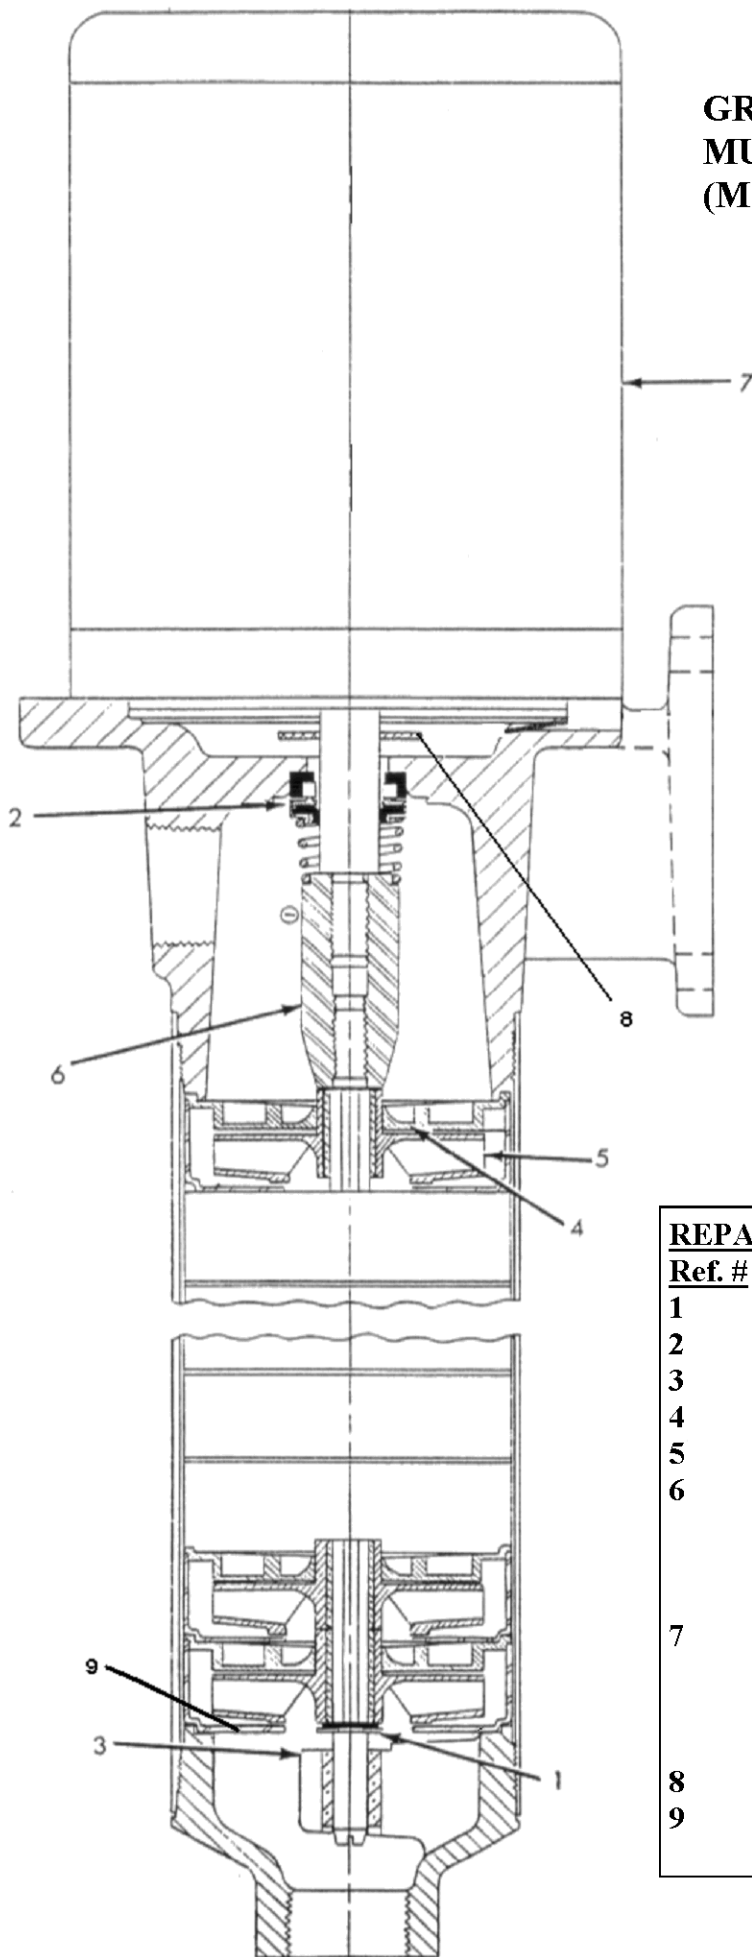

**GRAYMILLS
MULTI-STAGE CENTRIFUGAL PUMP
(MSP)**

REPAIR PARTS

<u>Ref. #</u>	<u>Part #</u>	<u>Description</u>
1	789-08090	Clip Ring
2	789-08092	Seal, Carbon Ceramic, Viton
3	789-08091	Head Bearing
4	789-08089	Diffuser
5	789-08088	Impeller
6	789-08085	Shaft & Coupling (MSP5)
	789-08086	Shaft & Coupling (MSP7)
	789-08087	Shaft & Coupling (MSP9)
	789-08818	Shaft & Coupling (MSP13)
7	789-08082	Motor 1 HP (MSP5)
	789-08083	Motor 1-1/2 HP (MSP7)
	789-08084	Motor 2 HP (MSP9)
	789-08819	Motor 3 HP (MSP13)
8	744-11817	Slinger
9	789-08429	Bowls