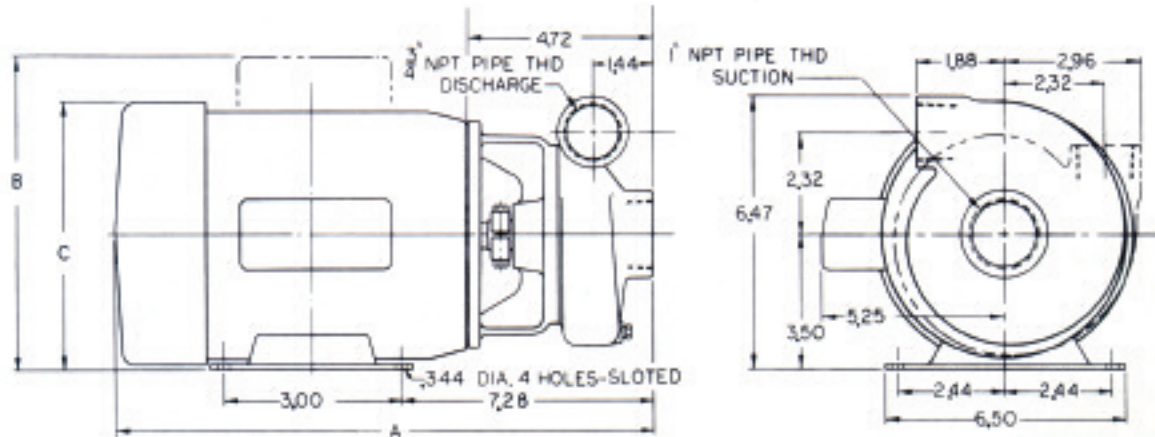

SERIES 30

1" x 3/4"

CENTRIFUGAL PUMP ELECTRIC MOTOR DRIVE

MOTOR				DIMENSION		
FRAME	H P	P H	ENCL	A	B	C
56C	1/3	1	ODP	13.72	9.12	6.88
56C	1/3	3	ODP	13.72		6.88
56C	1/3	1	TEFC	14.97	9.12	7.16
56C	1/3	3	TEFC	14.97		7.16
56C	1/2	1	ODP	13.72	9.12	6.88
56C	1/2	3	ODP	13.72		6.88
56C	1/2	1	TEFC	14.97	9.12	7.16
56C	1/2	3	TEFC	14.97		7.16
56C	3/4	1	ODP	13.72	9.12	6.88
56C	3/4	3	ODP	13.72		6.88
56C	3/4	1	TEFC	14.97	9.12	7.16
56C	3/4	3	TEFC	14.97		7.16
56C	1	1	TEFC	14.97	9.12	7.16
56C	1	3	ODP	13.72		6.88
56C	1 1/2	3	ODP	13.72		6.88
56C	1 1/2	3	TEFC	14.97		7.16

MP PUMPS, INC.

34800 BENNETT • FRASER, MI 48026-1686
(586) 293-8240 • FAX (586) 293-8469
(800) 563-8006 • www.mppumps.com

Litho in U.S.A.